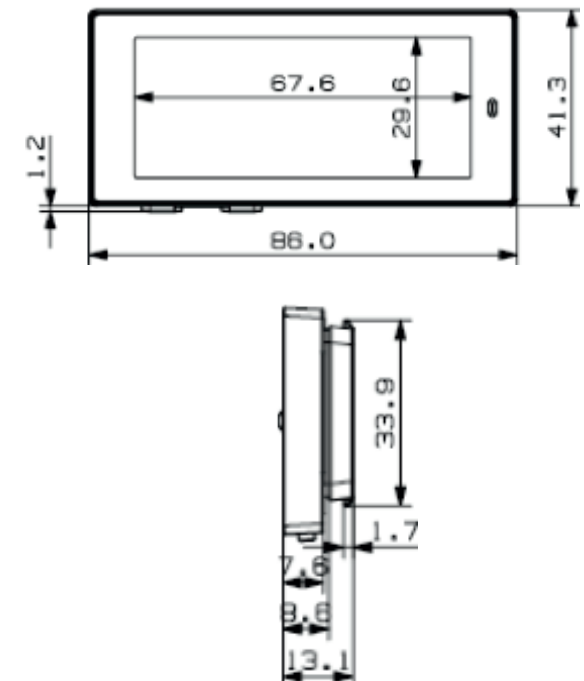

NEWTON 2.9 BWR

Technical Details

Dimensions (mm)	86.0 x 41.3 x 13.1	Waterproof	IP67
Button	2 Buttons	Battery	2 x CR2450
LED	7 Colors	Battery lifetime	10 years (7.000-10.000 updates)
Display Technology	Full graphic E-ink display	Encryption	128-bit AES
Active display area (mm)	67.6 x 29.6	Compliance	CE, ROHS, FCC
Resolution (pixels)	384 x 168	NFC	FeliCa NFC Forum Type 3
Pixel density	144 DPI	ESL operating frequency	2,4 GHz
Pixel colors	BW / BWR / BWY	Wireless firmware update	Yes
Viewing angle	Nearly 180°		
Usable pages	Up to 7 pages		
Operating temperature	0°C to 40°C		

Technical Drawing

NEWTON 2.9 BWR

e-shelf-labels | S&K Solutions GmbH

Sailerwöhr 16 | 94032 Passau
+49 (0) 851 / 2009 30 30

info@e-shelf-labels.com
www.e-shelf-labels.com

a brand of 
solutions