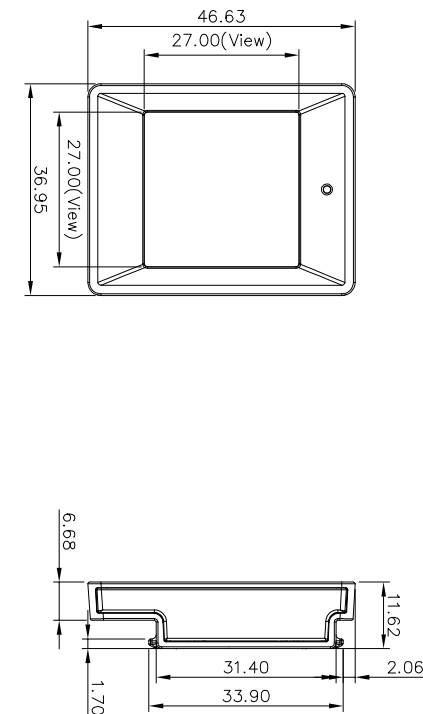

NEWTON CORE 1.6 INCH

Technical Details

Dimensions (mm)	36.95 x 46.63 x 11.62
Active display area (mm)	27.0 x 27.0
Resolution (pixel)	200 x 200
Pixel density	188 dpi
Display technology	Full graphic E-ink display
Bezel Color	Grey / White / Black / Customizable Colors
Pixel Color	BWR (Black, White, Red) or BWRY (Black, White, Red, Yellow)
Viewing angle	Nearly 180°
Usable pages	Up to 7 pages
Operating temperature	0°C to 40°C

Technical Drawing

NEWTON CORE 1.6 INCH

e-shelf-labels | S&K Solutions GmbH

Sailerwöhr 16 | 94032 Passau
+49 (0) 851 / 2009 30 30

info@e-shelf-labels.com
www.e-shelf-labels.com

a brand of 
solutions