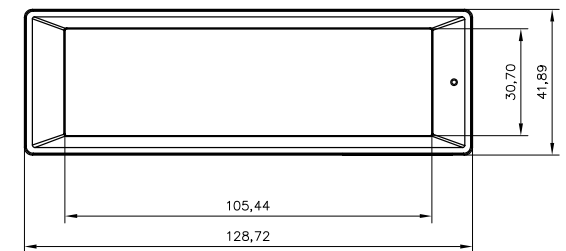

NEWTON CORE 4.3 INCH

Technical Details

Dimensions (mm)	128.73 X 41.90 X 12.80
Active display area (mm)	105.4 X 30.7
Resolution (pixel)	522 X 152
Pixel density	125 dpi
Display technology	Full graphic E-ink display
Bezel Color	Grey / White / Black / Customizable Colors
Pixel Color	BWR (Black, White, Red) or BWRY (Black, White, Red, Yellow)
Viewing angle	Nearly 180°
Usable pages	Up to 7 pages
Operating temperature	0°C to 40°C

Technical Drawing

NEWTON CORE 4.3 INCH

e-shelf-labels | S&K Solutions GmbH

Sailerwöhr 16 | 94032 Passau
+49 (0) 851 / 2009 30 30

info@e-shelf-labels.com
www.e-shelf-labels.com

a brand of 
solutions