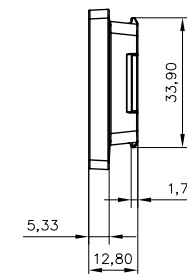

NEWTON CORE 4.3 INCH

Technical Details

Dimensions (mm)	128.73 X 41.90 X 12.80
Active display area (mm)	105.4 X 30.7
Resolution (pixel)	522 X 152
Pixel density	125 dpi
Display technology	Full graphic E-ink display
Bezel Color	Grey / White / Black / Customizable Colors
Pixel Color	BWR (Black, White, Red) or BWRY (Black, White, Red, Yellow)
Viewing angle	Nearly 180°
Usable pages	Up to 7 pages
Operating temperature	0°C to 40°C

Technical Drawing

NEWTON CORE 4.3 INCH

e-shelf-labels | S&K Solutions GmbH

Sailerwöhr 16 | 94032 Passau
+49 (0) 851 / 2009 30 30

info@e-shelf-labels.com
www.e-shelf-labels.com

a brand of 
solutions