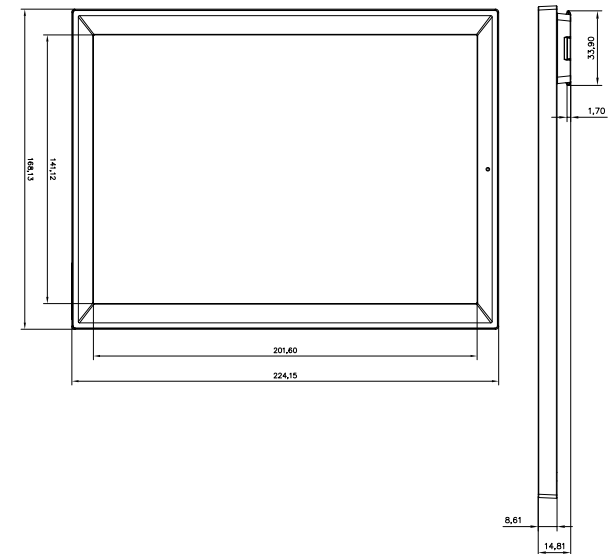

# NEWTON CORE 9.7 INCH

## Technical Details

Dimensions (mm)	168.05 X 224.07 X 14.81
Active display area (mm)	141.12 X 201.6
Resolution (pixel)	672 X 960
Pixel density	121 dpi
Display technology	Full graphic E-ink display
Bezel Color	Grey / White / Black / Customizable Colors
Pixel Color	BWR (Black, White, Red) or BWRY (Black, White, Red, Yellow)
Viewing angle	Nearly 180°
Usable pages	Up to 7 pages
Operating temperature	0°C to 40°C

## Technical Drawing