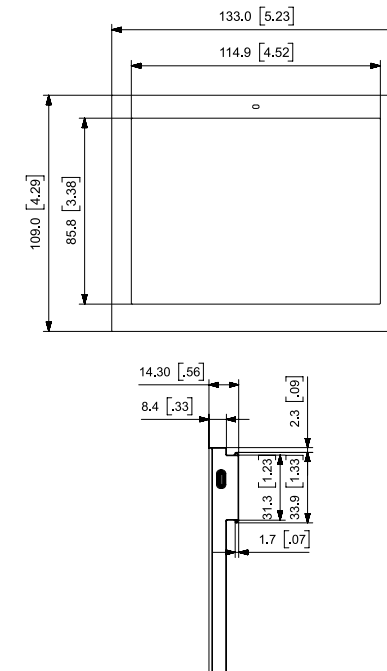

## NEWTON PRO 6.0 INCH

### Technical Details

Dimensions (mm)	133.0 x 109.0 x 14.30
Active display area (mm)	114.9 x 85.8
Resolution (pixel)	600 x 448
Pixel density	132 dpi
Display technology	Full graphic E-ink display
Bezel Color	Grey / White / Black / Customizable Colors
Pixel Color	BWRY (Black, White, Red, Yellow)
Viewing angle	Nearly 180°
Usable pages	Up to 7 pages
Operating temperature	0°C to 40°C

### Technical Drawing