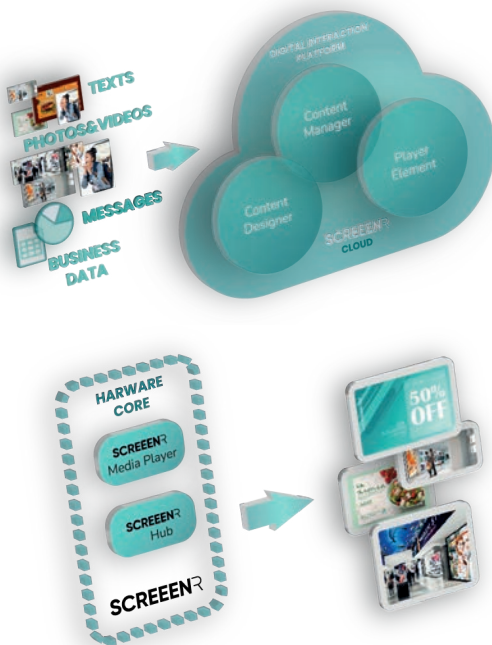

The platform for digital signage and interactive advisory systems

SCREEENR was developed by AISS to help businesses master their digital communication and client interactions. With the platform, all content, whether images or videos, is managed in the cloud, regardless of where the associated screens are located. In addition, the software enables the creation of engaging and interactive content as well as seamless playback on a wide range of monitors. SCREEENR is ideally suited for use in retail, gastronomy, hotels, educational institutions or even in public spaces.

SCREEENR CLOUD ————— e-shelf-labels

Content Designer

The Content Designer is the user-friendly design tool of the SCREEENR software with drag & drop functions for the creation of eye-catching and interactive content. Existing videos and pictures can also be integrated and adapted in the Content Designer.

Content Manager

The SCREEENR Content Manager enables the central management of all content in the cloud. No matter where the displays are located, the content can be played out in a targeted manner and thus reaches the customers at the right time and in the right place.

Player Element

The player element uses smart delivery technology to ensure stable and reliable playback on all displays, even when the network connection is poor.

e-shelf-labels

e-shelf-labels | S&K Solutions GmbH