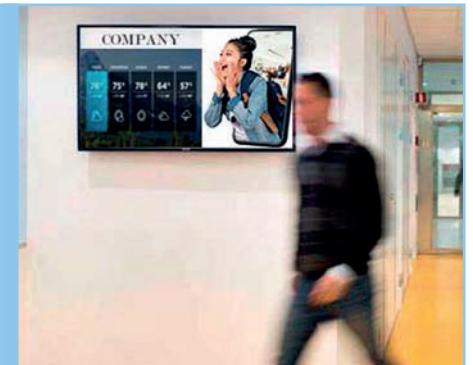

SCREEENR CLOUD ————— e-shelf-labels

Content Designer

The Content Designer is the user-friendly design tool of the SCREEENR software with drag & drop functions for the creation of eye-catching and interactive content. Existing videos and pictures can also be integrated and adapted in the Content Designer.

Content Manager

The SCREEENR Content Manager enables the central management of all content in the cloud. No matter where the displays are located, the content can be played out in a targeted manner and thus reaches the customers at the right time and in the right place.

Player Element

The player element uses smart delivery technology to ensure stable and reliable playback on all displays, even when the network connection is poor.

e-shelf-labels

e-shelf-labels | S&K Solutions GmbH